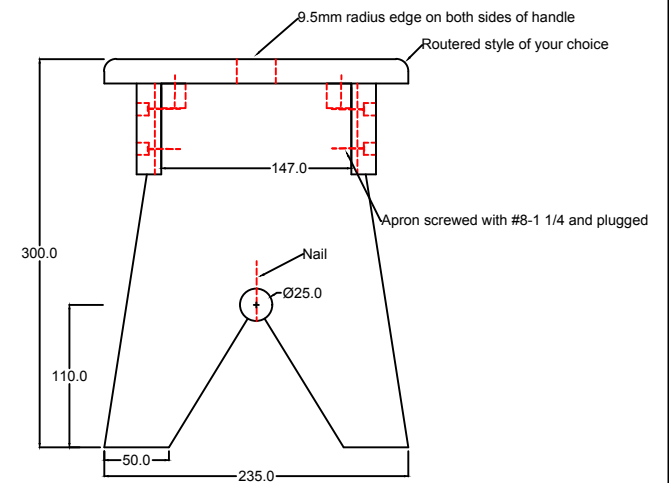

- Materials:
- 1 piece 19mm x 235mm x 1300mm
 - 1 piece 19mm x 89mm x 1200mm
 - 1 piece dowel 25mm Dia x 600mm
 - 16 - #8 x 1 1/4 Screws
 - 8 Plugs
 - 2 - 50mm finishing nails

Skills Canada Competition Stool