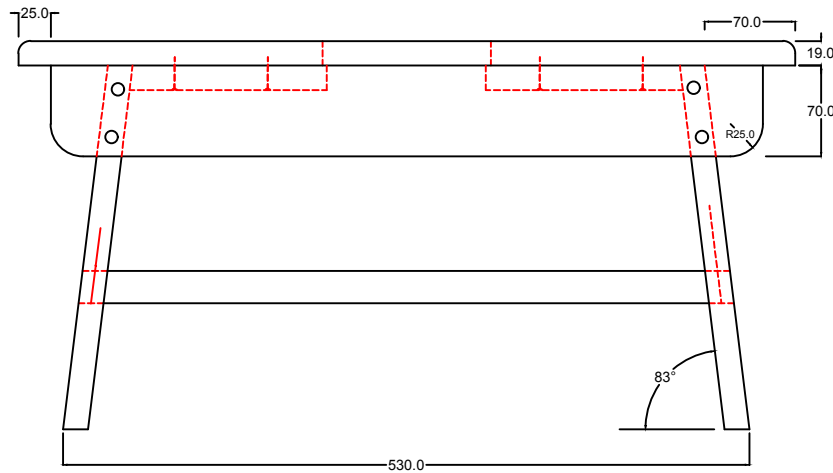

- Materials:
- 1 piece 19mm x 235mm x 1300mm
 - 1 piece 19mm x 89mm x 1200mm
 - 1 piece dowel 25mm Dia x 600mm
 - 16 - #8 x 1 1/4 Screws
 - 8 Plugs
 - 2 - 50mm finishing nails

Skills Canada Competition Stool